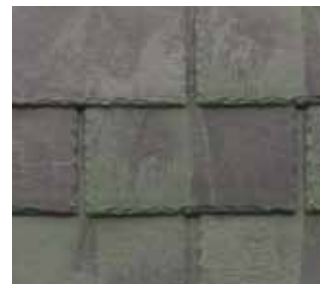

723 Plum/Green
Blend

INSPIRE
ROOFING PRODUCTS
www.InSpireRoofing.com
800-971-4148

The Tapco
GROUP
A HEADWATERS COMPANY