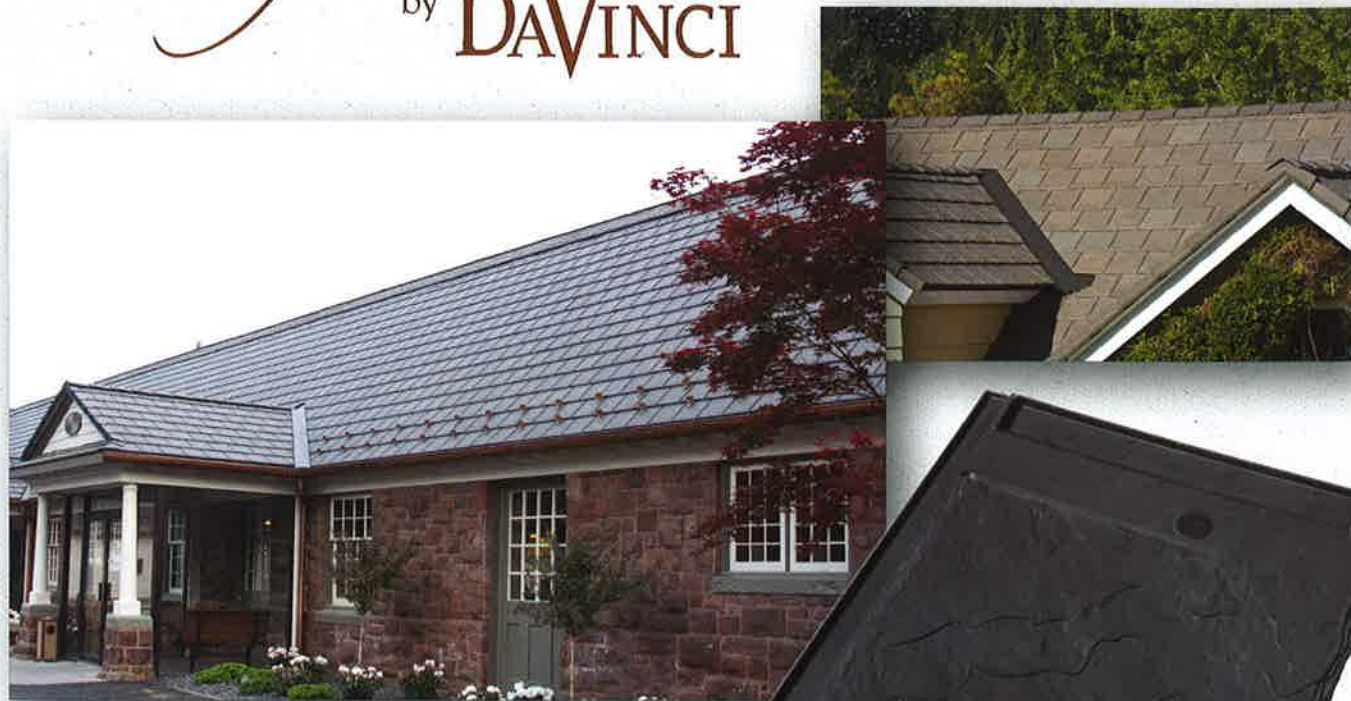

Bellaforté®
by DAVINCI

Bellaforté® by DAVINCI

Affordable Elegance with Bellaforté by Davinci

Once again, DaVinci Roofscapes has used science to enhance the art of roofing. With their authentic natural slate appearance and high performance, Bellaforté roof tiles are a cost-effective and eco-friendly way to enhance the beauty and increase the value of your home.

Bellaforté roof tiles are available in a palette of standard color blends, each with a variance in hues that creates a natural look that will blend beautifully with your home and landscape. Backed by a 50-year-limited warranty, Bellaforté offers outstanding quality and value without the costly, labor-intensive repair of real slate. These self-aligning roof tiles enable speedy installation and precision placement so your home can be transformed in no time. Bellaforté tiles are durable, low maintenance and many would say equally as gorgeous as genuine slate.