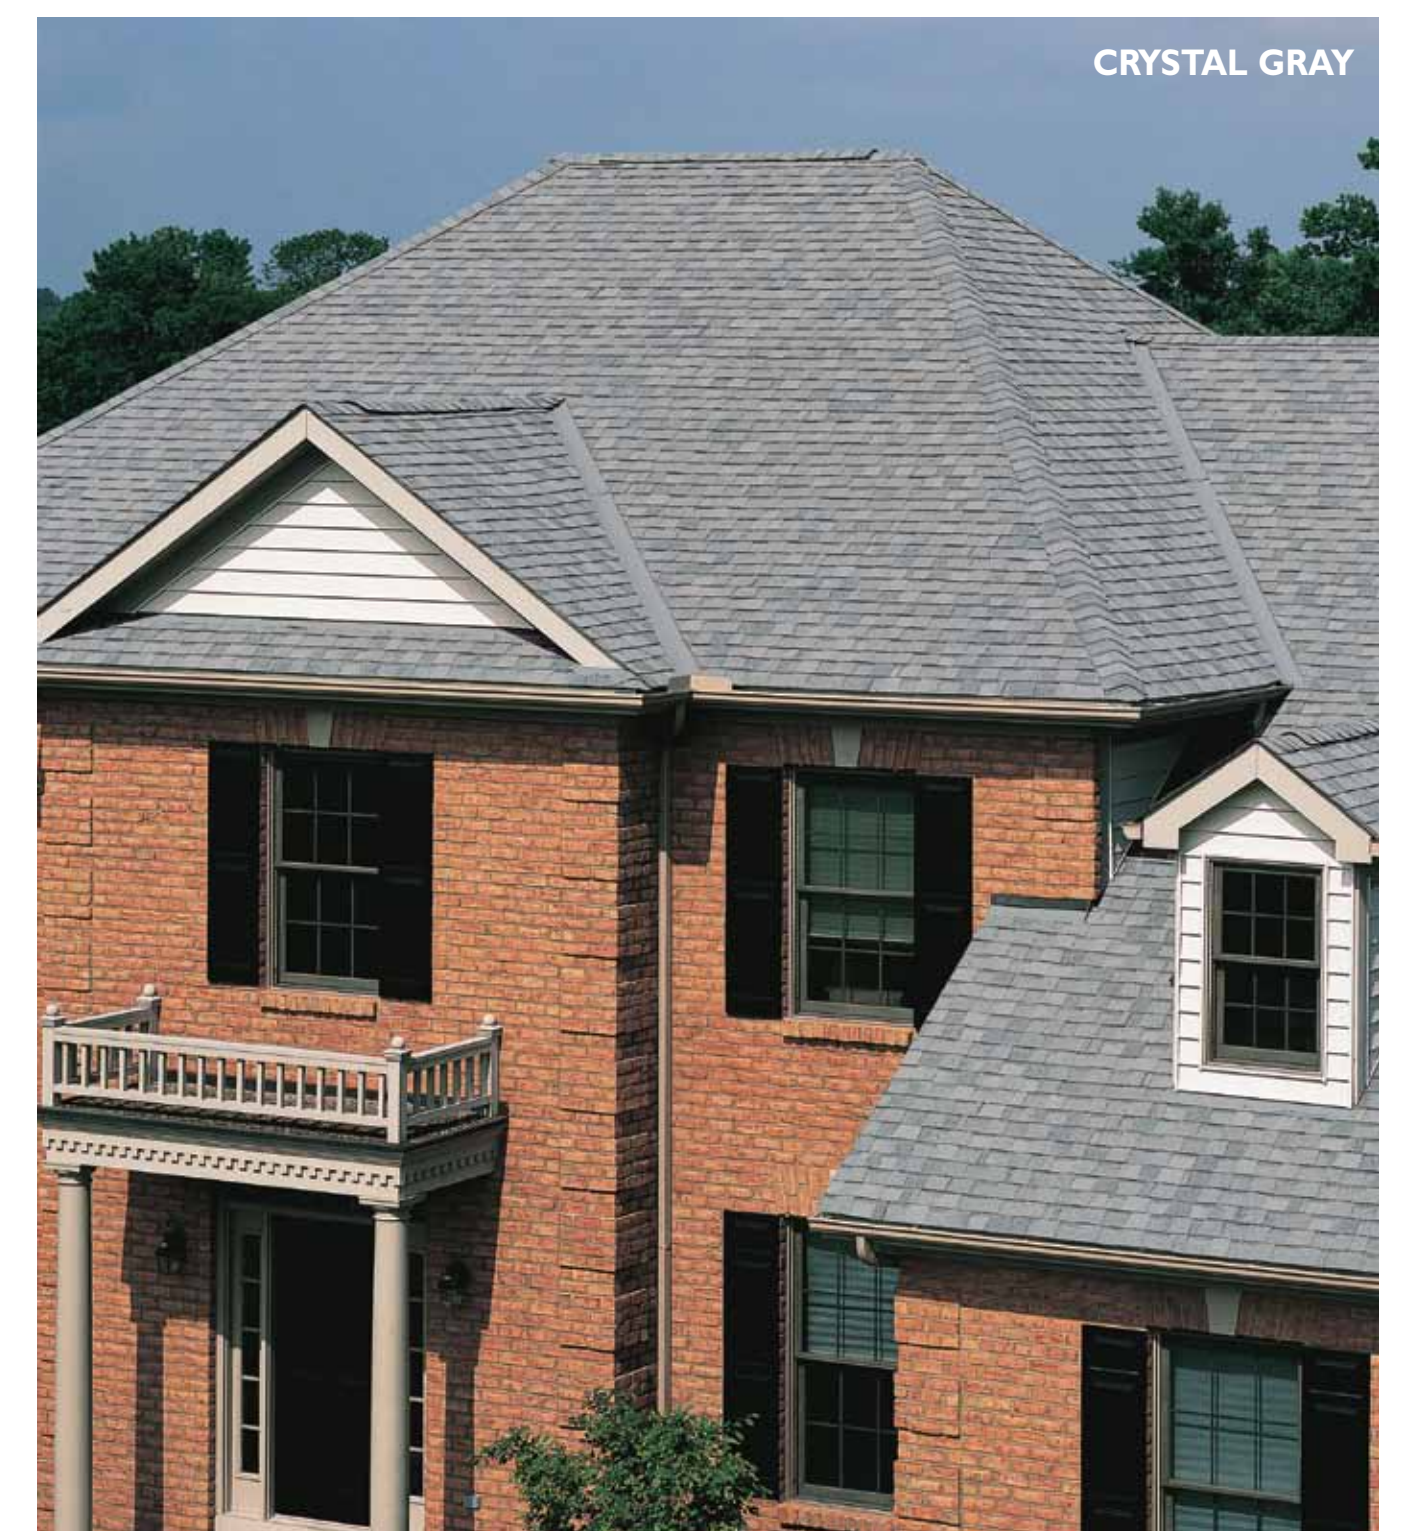

LANDMARK Solaris™

Solar Reflective Shingles

The secret is in CertainTeed's advanced roofing granules that reflect solar energy and radiate heat far better than traditional roofing shingles.

Landmark Solaris forms a barrier between your roof and the sun that can reduce your roof's temperature by as much as 20° F in the summer. And that means lower energy costs and greater savings over the life of your roof.

So cool, it's rated for rebates –

Landmark Solaris is rated by Cool Roof Rating Council (CRRC) for cool roofs and meets California's Title 24 requirements for cool steep slope roofing and may qualify for credits/points in LEED®, NAHB® and other "green" programs.

And some utility companies offer a rebate for Landmark Solaris that can put as much as \$300 back into a homeowner's pocket for an average 3,000 sq. ft. roof. Landmark Solaris shingles are ENERGY STAR qualified roof products that meet both solar reflectance and thermal emissivity requirements.

Something New Under the Sun

ENERGY STAR® Cool Roof Technology

Color Availability

SUNSET SHAKE

DUSTY CLAY

CRYSTAL GRAY

AGED CEDAR

AGED CEDAR